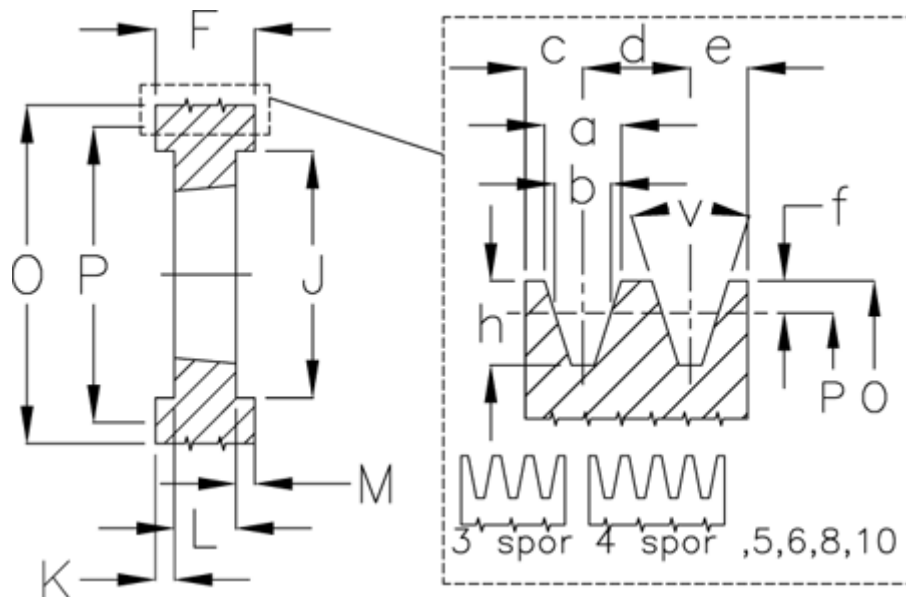

Article number: 604111016006

Description: V-belt pulley SPB 160/6 TL3020

Measures

a	= 16.3	For bush	= 3020	O	= 167.0
b	= 14.0	h	= 17.5	P	= 160
Bush ζ max	= 75	J	= 117	Type	= SPB
c	= 12.5	K	= 34,5	v	= 34 degrees
d	= 19.0	L	= 51		
e	= 12.5	m	= 34.5		
f	= 3.5	N	= -		
F	= 120	Number of ribs	= 6		